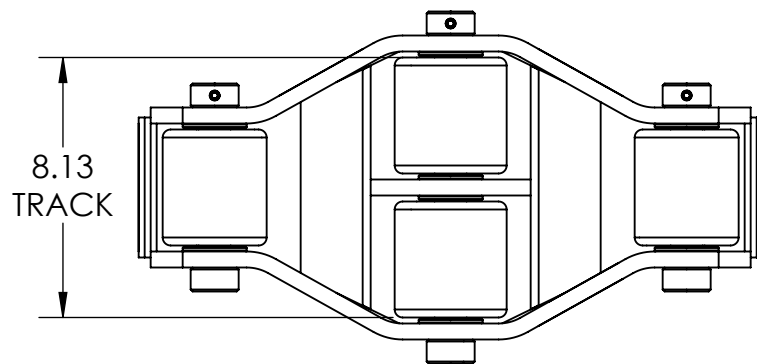

Ø 3.25
END POLY ROLLERS
(2 PLACES)

Ø 3.50
CENTER POLY ROLLERS
(4 PLACES)

Model Number » UMS-HD-20-P
Capacity » 10 Tons Each
Length » 19.50"
Width » 11"
Height » 4.75"
Weight » 64 lbs
Paint » Hevi-Haul Red

Please contact us by phone or e-mail if you would like us to modify this design. Drawing is shown without welds.

PROPRIETARY AND CONFIDENTIAL THE INFORMATION CONTAINED IN THIS DRAWING IS THE SOLE PROPERTY OF HEVI-HAUL. ANY REPRODUCTION IN PART OR AS A WHOLE WITHOUT THE WRITTEN PERMISSION OF HEVI-HAUL IS PROHIBITED.			 <p>Hevi-Haul International N90 W14555 Commerce Drive Menomonee Falls, WI 53051 Phone: 1-262-502-0333 Fax: 1-262-502-0260 E-Mail: sales@hevihaul.com</p>	
TOLERANCES UNLESS NOTED	DIMENSIONS ARE IN INCHES DO NOT SCALE DRAWING	DRAWN BY: G.L. Schneider	CHECKED BY:	DATE: 1/30/2017
BREAK SHARP EDGES	THIRD ANGLE PROJECTION	TITLE: UMS-HD-20-P - Specification Sheet		
X.XX +/- 0.030 X.XXX +/- 0.005 ANGLE +/- 0.5° MACHINE 125		SCALE: 1:6	DRAWING NUMBER: UMS-HD-20-P	REVISION: