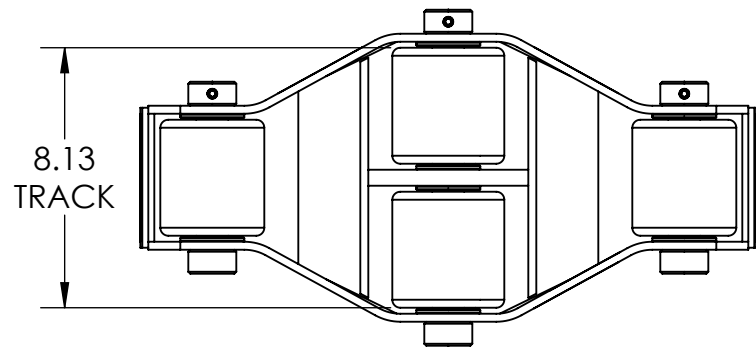

Ø 3.25
END POLY ROLLERS
(2 PLACES)

Ø 3.50
CENTER POLY ROLLERS
(2 PLACES)

Model Number » UMS-8-P
Capacity » 4 Tons Each
Length » 19.25"
Width » 10.50"
Height » 4.75"
Weight » 52 lbs
Paint » Hevi-Haul Red

Please contact us by phone or e-mail if you would like us to modify this design. Drawing is shown without welds.

PROPRIETARY AND CONFIDENTIAL THE INFORMATION CONTAINED IN THIS DRAWING IS THE SOLE PROPERTY OF HEVI-HAUL. ANY REPRODUCTION IN PART OR AS A WHOLE WITHOUT THE WRITTEN PERMISSION OF HEVI-HAUL IS PROHIBITED.					Hevi-Haul International N90 W14555 Commerce Drive Menomonee Falls, WI 53051 Phone: 1-262-502-0333 Fax: 1-262-502-0260 E-Mail: sales@hevihaul.com				
TOLERANCES UNLESS NOTED BREAK SHARP EDGES		DIMENSIONS ARE IN INCHES DO NOT SCALE DRAWING THIRD ANGLE PROJECTION		DRAWN BY: G.L. Schneider		CHECKED BY:		DATE: 1/30/2017	
X.XX +/- 0.030 X.XXX +/- 0.005 ANGLE +/- 0.5° MACHINE 125				TITLE: UMS-8-P - Specification Sheet		SCALE: 1:6		DRAWING NUMBER: UMS-8-P	
								REVISION:	