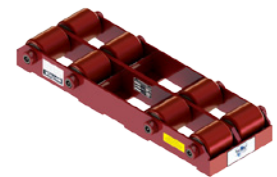

PARTS BREAKDOWN SHEET

PRODUCTS THAT MOVE THE WORLD

HD-15 » 10 TON CAPACITY

Part Number	Qty.	Part Description
SR-00325	4	3.25" Ø Steel Roller
SR-00350	4	3.50" Ø Steel Roller
SA-01050	4	10.50" L x 1.00 Ø Standard Axle
H-00SBS	8	Standard Bearing Set - 15 Needle Bearings
H-000SW	16	Standard Thrust Washer
H-00CPS	4	Standard Cone Point Set Screw
H-00BDT	4	Standard Frame Boss - Drilled & Tapped
H-00BPL	4	Standard Frame Boss - Non-Tapped
H-000SC	12	Standard Cleat - Weld-In

HD-15-P » 10 TON CAPACITY

Part Number	Qty.	Part Description
PR-00325	4	3.25" Ø Non-Marking Polyurethane Coated Roller
PR-00350	4	3.50" Ø Non-Marking Polyurethane Coated Roller
SA-01050	4	10.50" L x 1.00 Ø Standard Axle
H-00SBS	8	Standard Bearing Set - 15 Needle Bearings
H-000SW	16	Standard Thrust Washer
H-00CPS	4	Standard Cone Point Set Screw
H-00BDT	4	Standard Frame Boss - Drilled & Tapped
H-00BPL	4	Standard Frame Boss - Non-Tapped
H-000SC	12	Standard Cleat - Weld-In