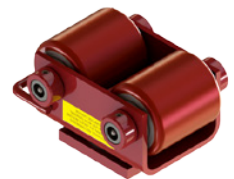

PARTS BREAKDOWN SHEET

PRODUCTS THAT MOVE THE WORLD

CS-5 » 2.5 TON CAPACITY

| Part Number | Qty. | Part Description |
|-------------|------|---|
| SR-00325 | 2 | 3.25" Ø Steel Roller |
| HA-00600 | 2 | 6.00" L x 1.00 Ø Hardened Axle |
| H-00SBS | 2 | Standard Bearing Set - 15 Needle Bearings |
| H-000SW | 4 | Standard Thrust Washer |
| H-00CPS | 2 | Standard Cone Point Set Screw |
| H-00BDT | 2 | Standard Frame Boss - Drilled & Tapped |
| H-00BPL | 2 | Standard Frame Boss - Non-Tapped |
| H-00SSP | 1 | Small Swivel Plate |
| H-00SFP | 1 | Small Friction Plate |
| H-FCS-00075 | 1 | Flat Head Socket Cap Screw - 3/4" |

CS-5-P » 2.5 TON CAPACITY

| Part Number | Qty. | Part Description |
|-------------|------|--|
| PR-00325 | 2 | 3.25" Ø Non-Marking Polyurethane Coated Roller |
| HA-00600 | 2 | 6.00" L x 1.00 Ø Hardened Axle |
| H-00SBS | 2 | Standard Bearing Set - 15 Needle Bearings |
| H-000SW | 4 | Standard Thrust Washer |
| H-00CPS | 2 | Standard Cone Point Set Screw |
| H-00BDT | 2 | Standard Frame Boss - Drilled & Tapped |
| H-00BPL | 2 | Standard Frame Boss - Non-Tapped |
| H-00SSP | 1 | Large Swivel Plate |
| H-00SFP | 1 | Large Friction Plate |
| H-FCS-00075 | 1 | Flat Head Socket Cap Screw - 3/4" |