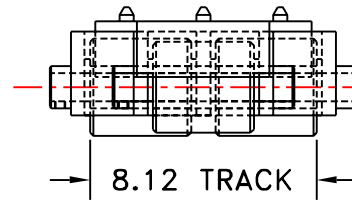

3.5" ϕ CENTER ROLLERS
(4 PLACES)

3.25" ϕ END ROLLERS
(2 PLACES)

HEVI-HAUL SKATE

MODEL: UM-HD-75
NON-TILT TYPE UTILITY SKATE

CAPACITY: 37.5 TONS
(STEEL ROLLERS)
UNIT WEIGHT: 97 LBS.
COLOR: HEVI-HAUL RED

ROLLER OPTIONS:

POLY (POLYURETHANE) COATED ROLLERS
CAPACITY: 20.0 TONS
UNIT WEIGHT: 75.0 LBS.

NYLON ROLLERS
(BEARINGS WITH SEALS)
CAPACITY: 8.0 TONS
UNIT WEIGHT: 61.5 LBS.

OPTIONAL EQUIPMENT:
W/O CLEATS
GUIDE ROLLERS

MENOMONEE FALLS, WISCONSIN U.S.A.
PHONE: 800-558-0577
262-502-0333
FAX: 262-502-0260
WEB SITE: WWW.HEVIHAUL.COM