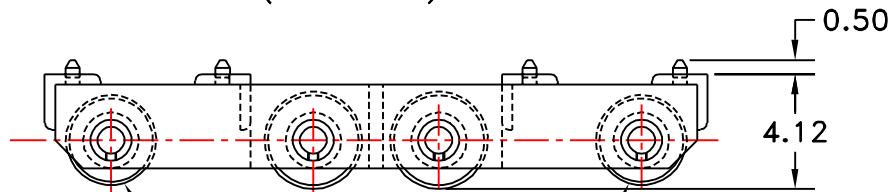

3.5" ϕ CENTER ROLLERS
(4 PLACES)

3.25" ϕ END ROLLERS
(2 PLACES)

HEVI-HAUL SKATE

MODEL: UM-HD-75
NON-TILT TYPE UTILITY SKATE

CAPACITY: 37.5 TONS
(STEEL ROLLERS)
UNIT WEIGHT: 97 LBS.
COLOR: HEVI-HAUL RED

ROLLER OPTIONS:

POLY (POLYURETHANE) COATED ROLLERS
CAPACITY: 20.0 TONS
UNIT WEIGHT: 75.0 LBS.

NYLON ROLLERS
(BEARINGS WITH SEALS)
CAPACITY: 8.0 TONS
UNIT WEIGHT: 61.5 LBS.

OPTIONAL EQUIPMENT:
W/O CLEATS
GUIDE ROLLERS

MENOMONEE FALLS, WISCONSIN U.S.A.
PHONE: 800-558-0577
262-502-0333
FAX: 262-502-0260
WEB SITE: WWW.HEVIHAUL.COM