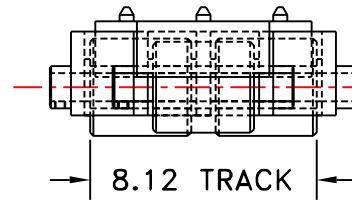

3.5"Ø CENTER ROLLERS
(4 PLACES)

3.25"Ø END ROLLERS
(2 PLACES)

HEVI-HAUL SKATE

MODEL: UM-HD-50
NON-TILT TYPE UTILITY SKATE

CAPACITY: 25.0 TONS
(STEEL ROLLERS)
UNIT WEIGHT: 97 LBS.
COLOR: HEVI-HAUL RED

ROLLER OPTIONS:

POLY (POLYURETHANE) COATED ROLLERS
CAPACITY: 20.0 TONS
UNIT WEIGHT: 75.0 LBS.

NYLON ROLLERS
(BEARINGS WITH SEALS)
CAPACITY: 8.0 TONS
UNIT WEIGHT: 61.5 LBS.

OPTIONAL EQUIPMENT:
W/O CLEATS
GUIDE ROLLERS

MENOMONEE FALLS, WISCONSIN U.S.A.
PHONE: 800-558-0577
262-502-0333
FAX: 262-502-0260
WEB SITE: WWW.HEVIHAUL.COM