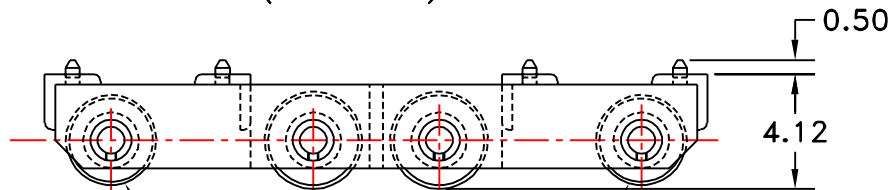

3.5"Ø CENTER ROLLERS
(4 PLACES)

3.25"Ø END ROLLERS
(2 PLACES)

HEVI-HAUL SKATE

MODEL: UM-HD-50
NON-TILT TYPE UTILITY SKATE

CAPACITY: 25.0 TONS
(STEEL ROLLERS)
UNIT WEIGHT: 97 LBS.
COLOR: HEVI-HAUL RED

ROLLER OPTIONS:

POLY (POLYURETHANE) COATED ROLLERS
CAPACITY: 20.0 TONS
UNIT WEIGHT: 75.0 LBS.

NYLON ROLLERS
(BEARINGS WITH SEALS)
CAPACITY: 8.0 TONS
UNIT WEIGHT: 61.5 LBS.

OPTIONAL EQUIPMENT:
W/O CLEATS
GUIDE ROLLERS

MENOMONEE FALLS, WISCONSIN U.S.A.
PHONE: 800-558-0577
262-502-0333
FAX: 262-502-0260
WEB SITE: WWW.HEVIHAUL.COM