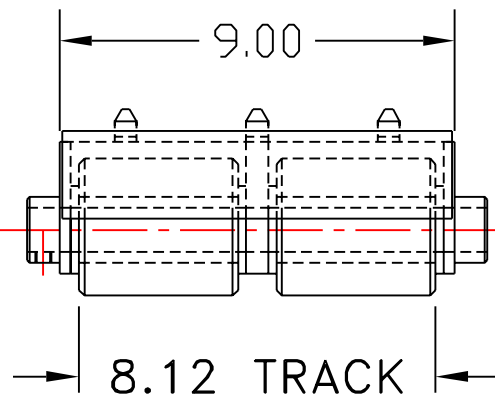

3.25" ϕ ROLLER
(2 PLACES)

HEVI-HAUL SKATE

MODEL: TD-35

HEVI-HAUL STANDARD SKATE

CAPACITY: 3.0 TONS

(STEEL ROLLERS)

UNIT WEIGHT: 35 LBS.

COLOR: HEVI-HAUL RED

ROLLER OPTIONS:

POLY (POLYURETHANE) COATED ROLLERS

CAPACITY: 3.0 TONS

UNIT WEIGHT: 30.0 LBS.

NYLON ROLLERS

(BEARINGS WITH SEALS)

CAPACITY: 3.0 TONS

UNIT WEIGHT: 25 LBS.