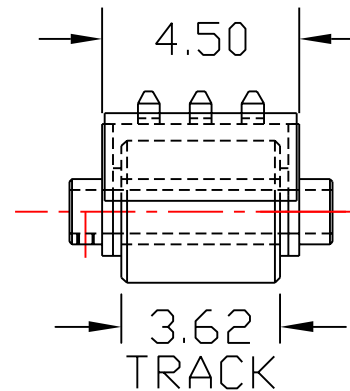

HEVI-HAUL SKATE

MODEL: ST-5
HEVI-HAUL STANDARD SKATE

CAPACITY: 2.5 TONS

(STEEL ROLLERS)

UNIT WEIGHT: 30 LBS.

COLOR: HEVI-HAUL RED

ROLLER OPTIONS:

POLY (POLYURETHANE) COATED ROLLERS

CAPACITY: 2.5 TONS

UNIT WEIGHT: 25.0 LBS.

NYLON ROLLERS

(BEARINGS WITH SEALS)

CAPACITY: 2.5 TONS

UNIT WEIGHT: 19.5 LBS.

OPTIONAL EQUIPMENT:

W/O CLEATS

GUIDE ROLLERS

FLAT TOP

3.25"Ø ROLLER (2)

TRACK

MENOMONEE FALLS, WISCONSIN U.S.A.

PHONE: 800-558-0577

262-502-0333

FAX: 262-502-0260

WEB SITE: WWW.HEVIHAUL.COM

THIS DRAWING IS THE PROPERTY OF HEVI-HAUL INTERNATIONAL, LTD. ALL THE INFORMATION THEREON IS CONFIDENTIAL AND MUST NOT BE MADE PUBLIC, NOR COPIED, NOR USED TO THE DISADVANTAGE OF HEVI-HAUL INTERNATIONAL, LTD., AND IS SUBJECT TO RETURN ON DEMAND.

REV 2001 DATE 01-10-01 DRAWN BY: J.P. WARREN

SPEC. SHEET MODEL

ST-5