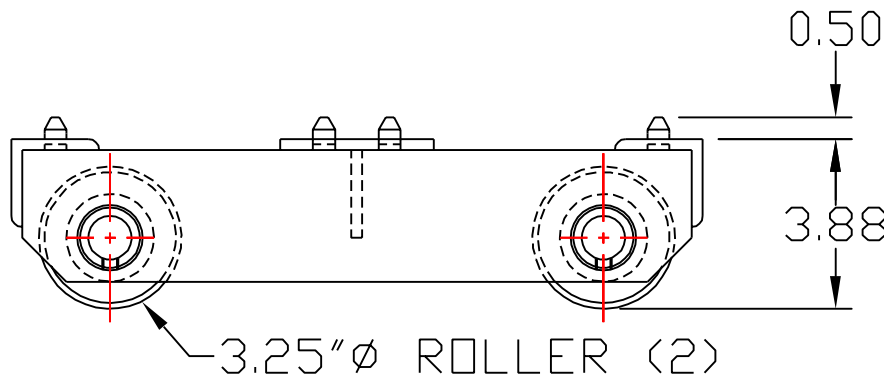

3.25"Ø ROLLER (2)