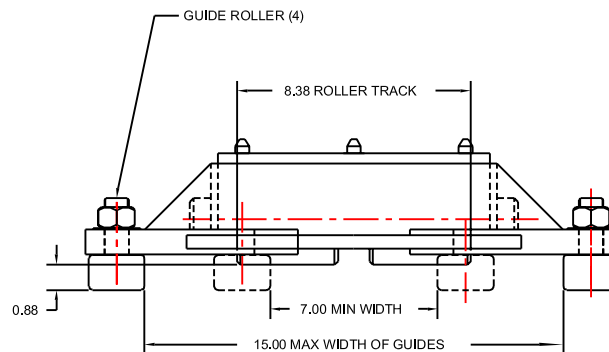

MODEL ST-1060 SKATE

CAPACITY: 30 TONS

**W/CORNER GUIDE ROLLERS
ADJUSTABLE 7" TO 15" WIDTH**

EST. WEIGHT: 130 lbs.

<p>HEVE-HASS INTERNATIONAL LTD. PRODUCTS THAT MOVE & LIFT THE WORLD LANGE-HIT A DIVISION OF HEVE-HASS INTERNATIONAL LTD.</p>	<p>Menomonee Falls Wisconsin U.S.A. 800-558-0577</p>
	<p>DRAWN BY: J.P. WARREN</p>
	<p>CHECKED BY: DATE:</p>
	<p>SCALE: 1/2 PART NO:</p>
<p>TITLE: ST-1060 W/ GUIDE ROLLERS</p>	
<p>REV. DATE:</p>	<p>ORG. NO: SN 23109</p>