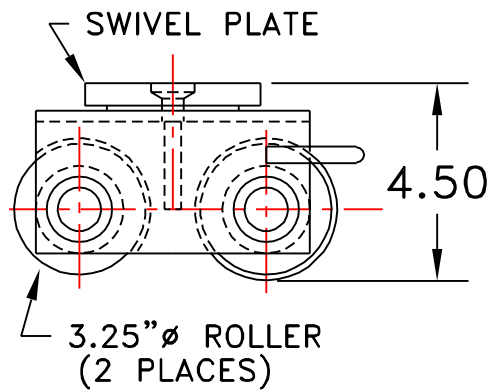

HEVI-HAUL SKATE

MODEL: CS-3
COMPACT SWIVEL SKATE

CAPACITY: 1.5 TONS
(STEEL ROLLERS)
UNIT WEIGHT: 30 LBS.
COLOR: HEVI-HAUL RED

ROLLER OPTIONS:

POLY (POLYURETHANE) COATED ROLLERS
CAPACITY: 1.5 TONS
UNIT WEIGHT: 24.5 LBS.

NYLON ROLLERS
(BEARINGS WITH SEALS)
CAPACITY: 1.5 TONS
UNIT WEIGHT: 20 LBS.

OPTIONAL EQUIPMENT:
SWIVEL LOCK
TURNING HANDLE
GUIDE ROLLERS
THIS SKATE IS AVAILABLE
IN THE CS-12K A 6 TON KIT

MENOMONEE FALLS, WISCONSIN U.S.A.
PHONE: 800-558-0577
262-502-0333
FAX: 262-502-0260
WEB SITE: WWW.HEVIHAUL.COM