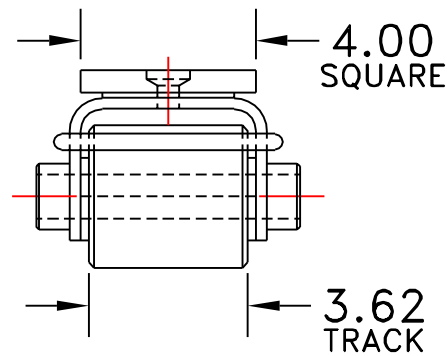

HEVI-HAUL SKATE

MODEL: CS-3
COMPACT SWIVEL SKATE

CAPACITY: 1.5 TONS
(STEEL ROLLERS)
UNIT WEIGHT: 30 LBS.
COLOR: HEVI-HAUL RED

ROLLER OPTIONS:

POLY (POLYURETHANE) COATED ROLLERS
CAPACITY: 1.5 TONS
UNIT WEIGHT: 24.5 LBS.

NYLON ROLLERS
(BEARINGS WITH SEALS)
CAPACITY: 1.5 TONS
UNIT WEIGHT: 20 LBS.

OPTIONAL EQUIPMENT:
SWIVEL LOCK
TURNING HANDLE
GUIDE ROLLERS
THIS SKATE IS AVAILABLE
IN THE CS-12K A 6 TON KIT

MENOMONEE FALLS, WISCONSIN U.S.A.
PHONE: 800-558-0577
262-502-0333
FAX: 262-502-0260
WEB SITE: WWW.HEVIHAUL.COM