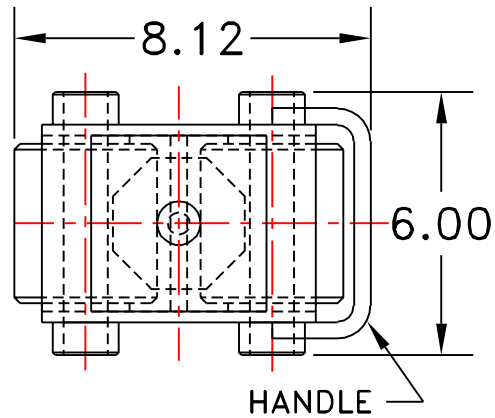

HEVI-HAUL SKATE

MODEL: CS-3
COMPACT SWIVEL SKATE

CAPACITY: 1.5 TONS
(STEEL ROLLERS)
UNIT WEIGHT: 30 LBS.
COLOR: HEVI-HAUL RED

ROLLER OPTIONS:

POLY (POLYURETHANE) COATED ROLLERS
CAPACITY: 1.5 TONS
UNIT WEIGHT: 24.5 LBS.

NYLON ROLLERS
(BEARINGS WITH SEALS)
CAPACITY: 1.5 TONS
UNIT WEIGHT: 20 LBS.

OPTIONAL EQUIPMENT:
SWIVEL LOCK
TURNING HANDLE
GUIDE ROLLERS
THIS SKATE IS AVAILABLE
IN THE CS-12K A 6 TON KIT

MENOMONEE FALLS, WISCONSIN U.S.A.
PHONE: 800-558-0577
262-502-0333
FAX: 262-502-0260
WEB SITE: WWW.HEVIHAUL.COM