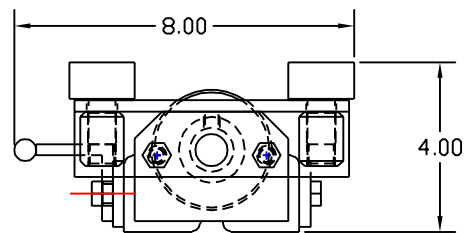

HEVI-HAUL SKATE
MODEL: BR-4
HEVI-HAUL BEAM ROLLER SKATE
WITH CAM FOLLOWERS

CAPACITY: 12.0 TONS
 (STEEL ROLLERS)
UNIT WEIGHT: 45 LBS.
COLOR: HEVI-HAUL RED

OPTIONS:

- EXTRA CAM FOLLOWERS & BRACKET (OPPOSITE END)
- NO CAM FOLLOWERS
- OR SR (SIDE RAIL KIT)