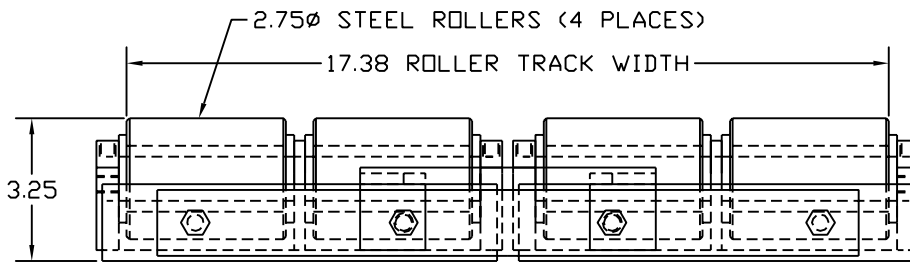

HEVI-HAUL SKATE
MODEL: BR-4
HEVI-HAUL BEAM ROLLER SKATE
WITH CAM FOLLOWERS

CAPACITY: 12.0 TONS
 (STEEL ROLLERS)
UNIT WEIGHT: 45 LBS.
COLOR: HEVI-HAUL RED

OPTIONS:

- EXTRA CAM FOLLOWERS & BRACKET (OPPOSITE END)
- NO CAM FOLLOWERS
- OR SR (SIDE RAIL KIT)