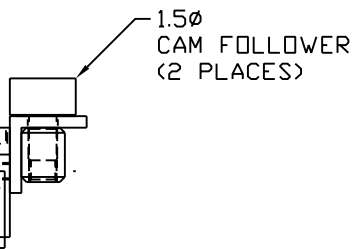

HEVI-HAUL SKATE
MODEL: BR-4
HEVI-HAUL BEAM ROLLER SKATE
WITH CAM FOLLOWERS

CAPACITY: 12.0 TONS
 (STEEL ROLLERS)
UNIT WEIGHT: 45 LBS.
COLOR: HEVI-HAUL RED

OPTIONS:

- EXTRA CAM FOLLOWERS & BRACKET (OPPOSITE END)
- NO CAM FOLLOWERS
- OR SR (SIDE RAIL KIT)