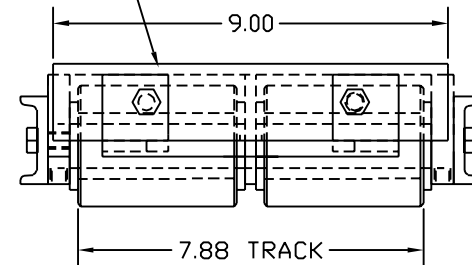

MENOMONEE FALLS, WISCONSIN U.S.A.
PHONE: 800-558-0577
262-502-0333
FAX: 262-502-0260
WEB SITE: WWW.HEVIHAUL.COM

THIS DRAWING IS THE PROPERTY OF HEVI-HAUL INTERNATIONAL, LTD. ALL THE INFORMATION THEREON IS CONFIDENTIAL AND MUST NOT BE MADE PUBLIC, NOR COPIED, NOR USED TO THE DISADVANTAGE OF HEVI-HAUL INTERNATIONAL, LTD., AND IS SUBJECT TO RETURN ON DEMAND.

REV 2001 DATE 06-01-01 DRAWN BY: J.P. WARREN

SPEC. SHEET MODEL

BR-4-SR