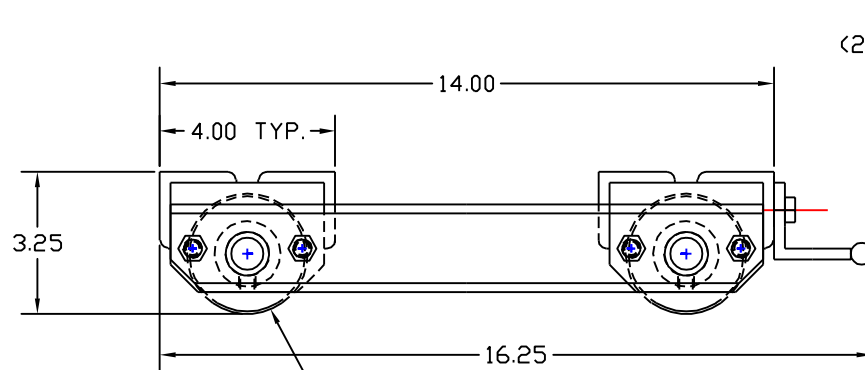

**HEVI-HAUL SKATE**  
**MODEL: BR-4-SR**  
**HEVI-HAUL BEAM ROLLER SKATE**  
**WITH SIDE RAILS**

**CAPACITY: 12.0 TONS**  
 (STEEL ROLLERS)  
**UNIT WEIGHT: 45 LBS.**  
**COLOR: HEVI-HAUL RED**

2.75 $\phi$  STEEL ROLLERS  
(4 PLACES)