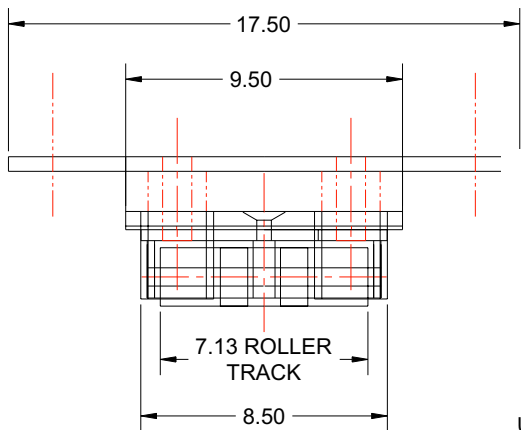

SPECIAL 4K SWIVEL SKATE SN #23379

MODEL: SPECIAL 4K SWIVEL SKATE WITH SPRING LOADED DECK
CAPACITY: 4000#
ROLLERS: 2" DIA - 4 PLACES
***** SKATE DESIGNED FOR REMOVING A T444 NEMA MOTOR*****

SPRINGS TO LIFT MOTOR AND BRACKET 0.50-0.75 INCHES COMPRESS WITH BRACKET IN MOUNTED POSITION

MOTOR MOUNTING HOLES PLATE TO MOUNT BETWEEN BRACKET AND MOTOR BASE

SWIVEL ROLLER BASE 4-2" DIA ROLLERS WITH H.D. ROLLER BEARINGS WITH GREASE SEALS

SPRING PLATE AND MOTOR MOUNT PLATE ROTATE 360° ON SKATE