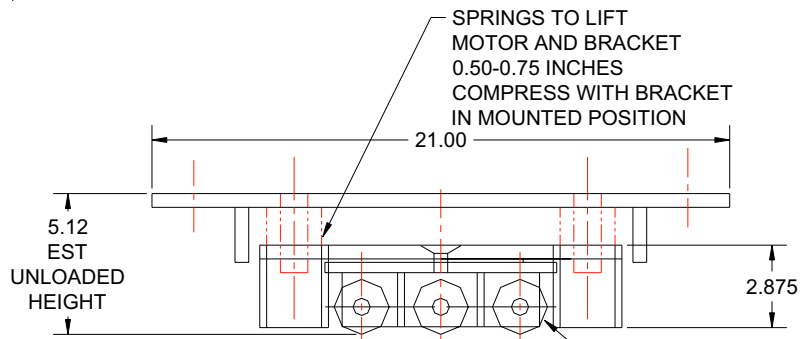

SPECIAL 4K SWIVEL SKATE SN #23379

MODEL: SPECIAL 4K SWIVEL SKATE WITH SPRING LOADED DECK
CAPACITY: 4000#
ROLLERS: 2" DIA - 4 PLACES
***** SKATE DESIGNED FOR REMOVING A T444 NEMA MOTOR*****

SPRINGS TO LIFT MOTOR AND BRACKET 0.50-0.75 INCHES COMPRESS WITH BRACKET IN MOUNTED POSITION

MOTOR MOUNTING HOLES PLATE TO MOUNT BETWEEN BRACKET AND MOTOR BASE

SWIVEL ROLLER BASE 4-2" DIA ROLLERS WITH H.D. ROLLER BEARINGS WITH GREASE SEALS

SPRING PLATE AND MOTOR MOUNT PLATE ROTATE 360° ON SKATE