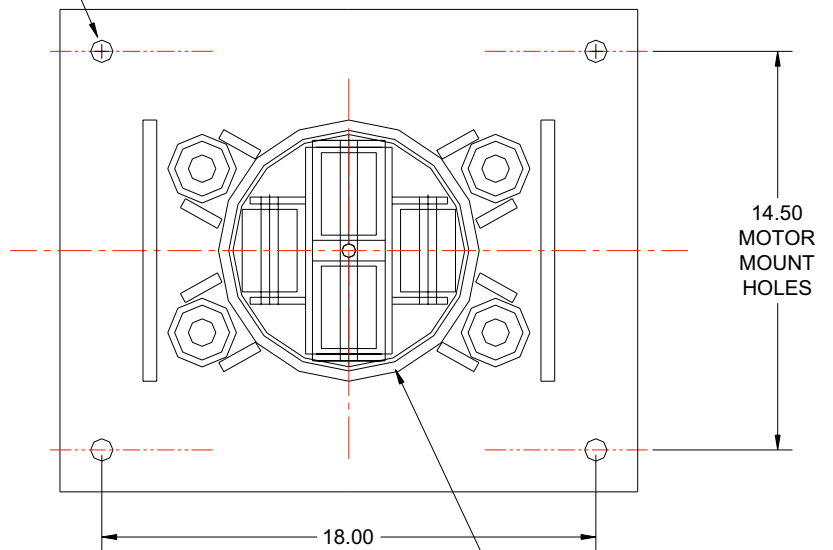

SPECIAL 4K SWIVEL SKATE SN #23379

MODEL: SPECIAL 4K SWIVEL SKATE WITH SPRING LOADED DECK
CAPACITY: 4000#
ROLLERS: 2" DIA - 4 PLACES
***** SKATE DESIGNED FOR REMOVING A T444 NEMA MOTOR*****

SPRINGS TO LIFT MOTOR AND BRACKET 0.50-0.75 INCHES COMPRESS WITH BRACKET IN MOUNTED POSITION

MOTOR MOUNTING HOLES PLATE TO MOUNT BETWEEN BRACKET AND MOTOR BASE

SWIVEL ROLLER BASE 4-2" DIA ROLLERS WITH H.D. ROLLER BEARINGS WITH GREASE SEALS

SPRING PLATE AND MOTOR MOUNT PLATE ROTATE 360° ON SKATE